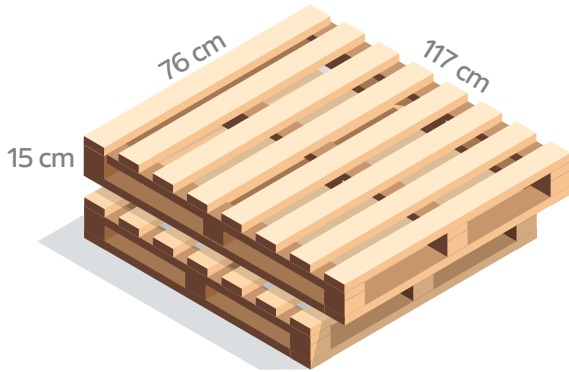

Product Series in Box

Blue Series
Green Series
Clamp Saddles With Slide
Layflat Fittings & Offtake Nipples
Threaded Fittings
Mini Valves (DN 8)
Mini Valves (DN 15)
Dripline Barbed Fittings
Drip Tape Fittings
Drip Tape Fittings With Ring
Minisprinklers & Microfittings
On-Line Drippers
Clamp Saddles
Magnetic Socket Wrench
(16080, 16083)
Green Series Ball Valves
Blue Series Ball Valves
Driller
(16096, 16098, 16092, 16094)