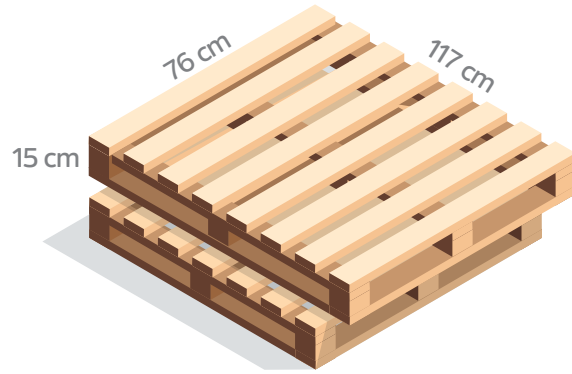

Product Series in Box

Blue Series
Green Series
Clamp Saddles With Slide
Layflat Fittings & Offtake Nipples
Threaded Fittings
Mini Valves (DN 8)
Mini Valves (DN 15)
Dripline Barbed Fittings
Drip Tape Fittings
Drip Tape Fittings With Ring
Minisprinklers & Microfittings
On-Line Drippers
Clamp Saddles
Magnetic Socket Wrench
(16080, 16083)
Green Series Ball Valves
Blue Series Ball Valves
Driller
(16096, 16098, 16092, 16094)