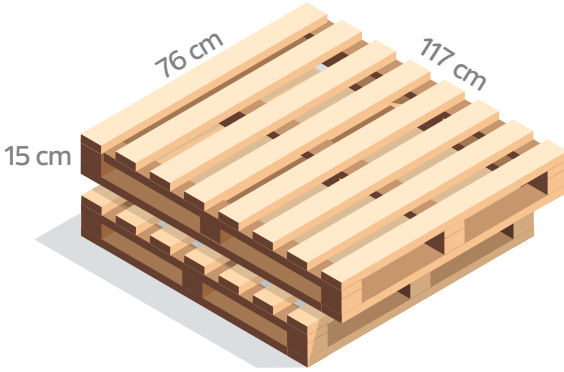

Product Series in Box

Blue Series
Green Series
Clamp Saddles With Slide
Layflat Fittings & Offtake Nipples
Threaded Fittings
Mini Valves (DN 8)
Mini Valves (DN 15)
Dripline Barbed Fittings
Drip Tape Fittings
Drip Tape Fittings With Ring
Minisprinklers & Microfittings
On-Line Drippers
Clamp Saddles
Magnetic Socket Wrench
(16080, 16083)
Green Series Ball Valves
Blue Series Ball Valves
Driller
(16096, 16098, 16092, 16094)