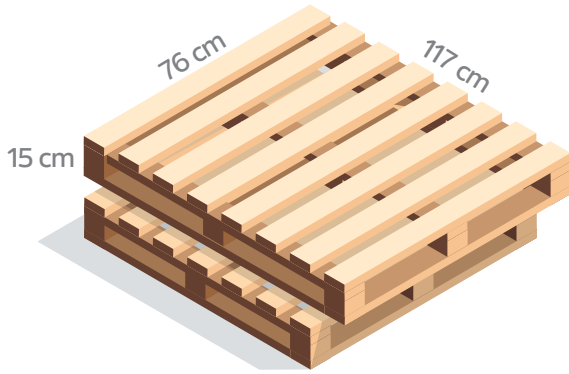

Product Series in Box

Blue Series
Green Series
Clamp Saddles With Slide
Layflat Fittings & Offtake Nipples
Threaded Fittings
Mini Valves (DN 8)
Mini Valves (DN 15)
Dripline Barbed Fittings
Drip Tape Fittings
Drip Tape Fittings With Ring
Minisprinklers & Microfittings
On-Line Drippers
Clamp Saddles
Magnetic Socket Wrench
(16080, 16083)
Green Series Ball Valves
Blue Series Ball Valves
Driller
(16096, 16098, 16092, 16094)